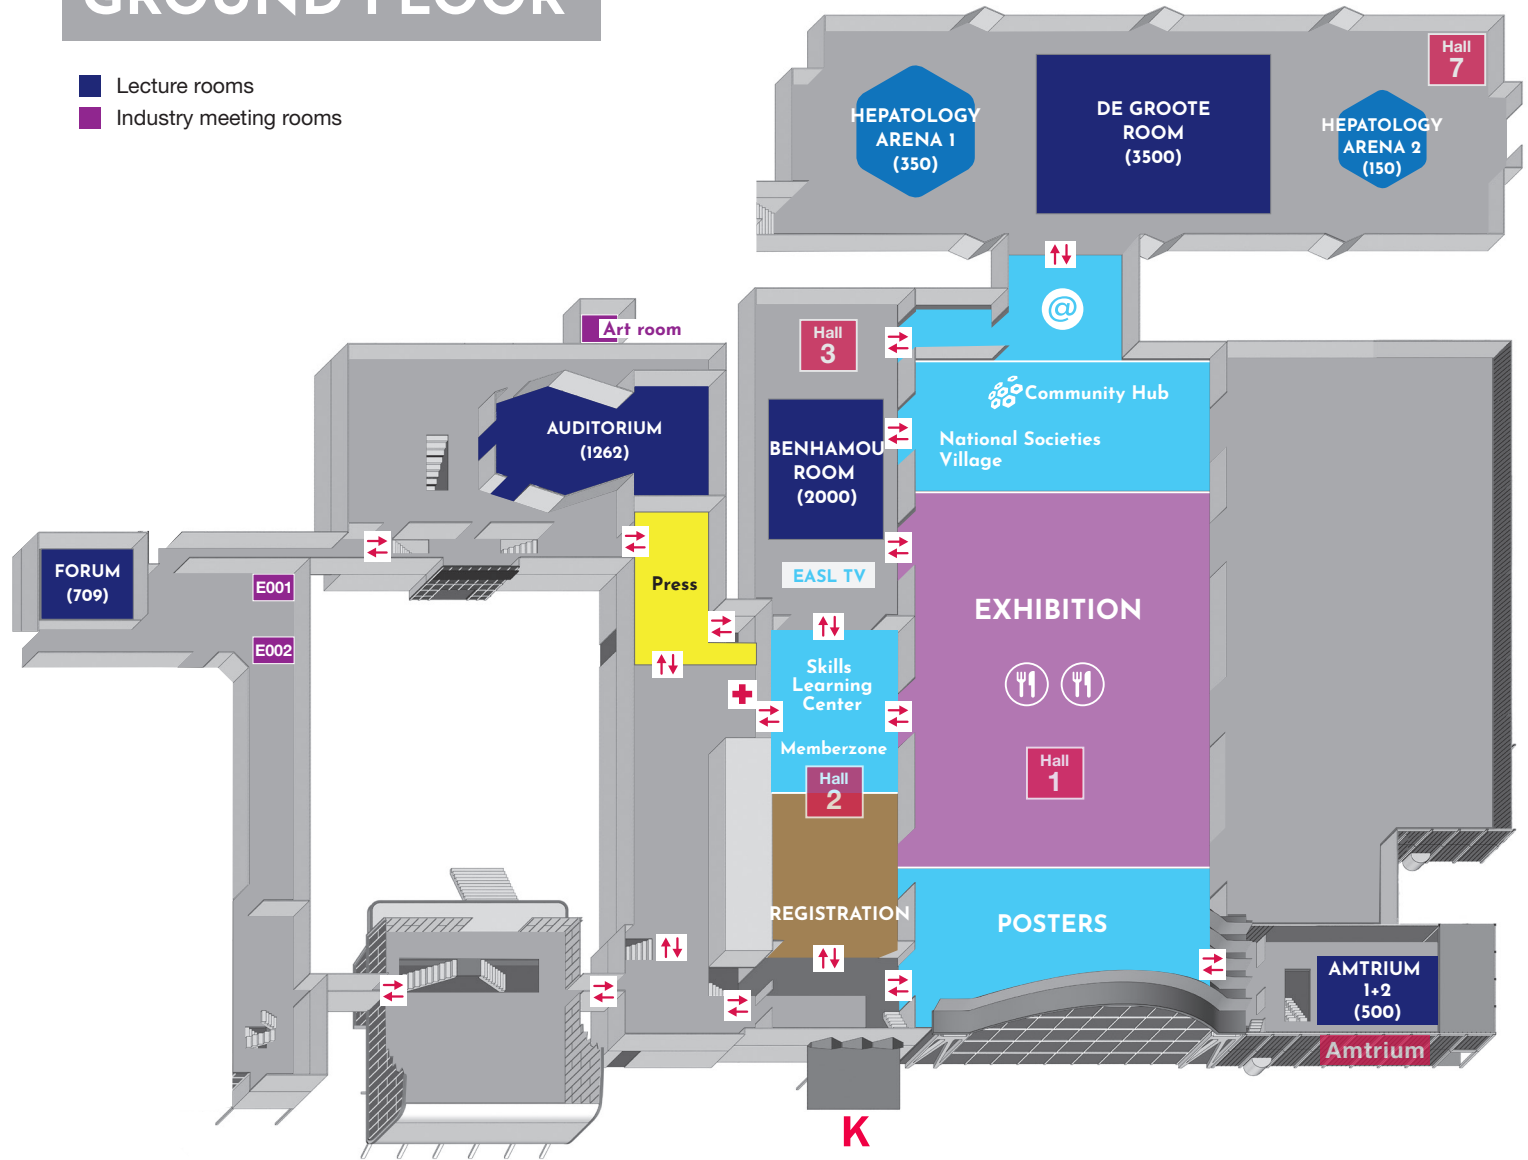

22-25 JUNE 2021
AMSTERDAM, NETHERLANDS

THE INTERNATIONAL LIVER CONGRESS™

BEATING LIVER DISEASE *together*

www.ilc-congress.eu

ROOM CAPACITIES

De Groote room	3500 seats
Benhamou room	2000 seats
Auditorium	1262 seats
Elicium 2	800 seats
Forum	709 seats
Elicium 1	500 seats
Amtrium 1+2	500 seats
E103	320 seats
E106	320 seats
G102	300 seats
Emerald room	260 seats
E102	150 seats
D202	98 seats
D201	94 seats
D203	100 seats
D204	100 seats
Hepatology Arena 1	350 seats
Hepatology Arena 2	150 seats

GROUND FLOOR

- Lecture rooms
- Industry meeting rooms

K
MAIN ENTRANCE

METRO

INDUSTRY
COACH
PARKING

METRO

22-25 JUNE 2021
AMSTERDAM, NETHERLANDS

THE INTERNATIONAL LIVER CONGRESS™

BEATING LIVER DISEASE *together*

www.ilc-congress.eu

ROOM CAPACITIES

De Grootte room	3500 seats
Benhamou room	2000 seats
Auditorium	1262 seats
Elicium 2	800 seats
Forum	709 seats
Elicium 1	500 seats
Amtrium 1+2	500 seats
E103	320 seats
E106	320 seats
G102	300 seats
Emerald room	260 seats
E102	150 seats
D202	98 seats
D201	94 seats
D203	100 seats
D204	100 seats
Hepatology Arena 1	350 seats
Hepatology Arena 2	150 seats

ROOM CAPACITIES

De Groot room	3500 seats
Benhamou room	2000 seats
Auditorium	1262 seats
Elicium 2	800 seats
Forum	709 seats
Elicium 1	500 seats
Amtrium 1+2	500 seats
E103	320 seats
E106	320 seats
G102	300 seats
Emerald room	260 seats
E102	150 seats
D202	98 seats
D201	94 seats
D203	100 seats
D204	100 seats
Hepatology Arena 1	350 seats
Hepatology Arena 2	150 seats