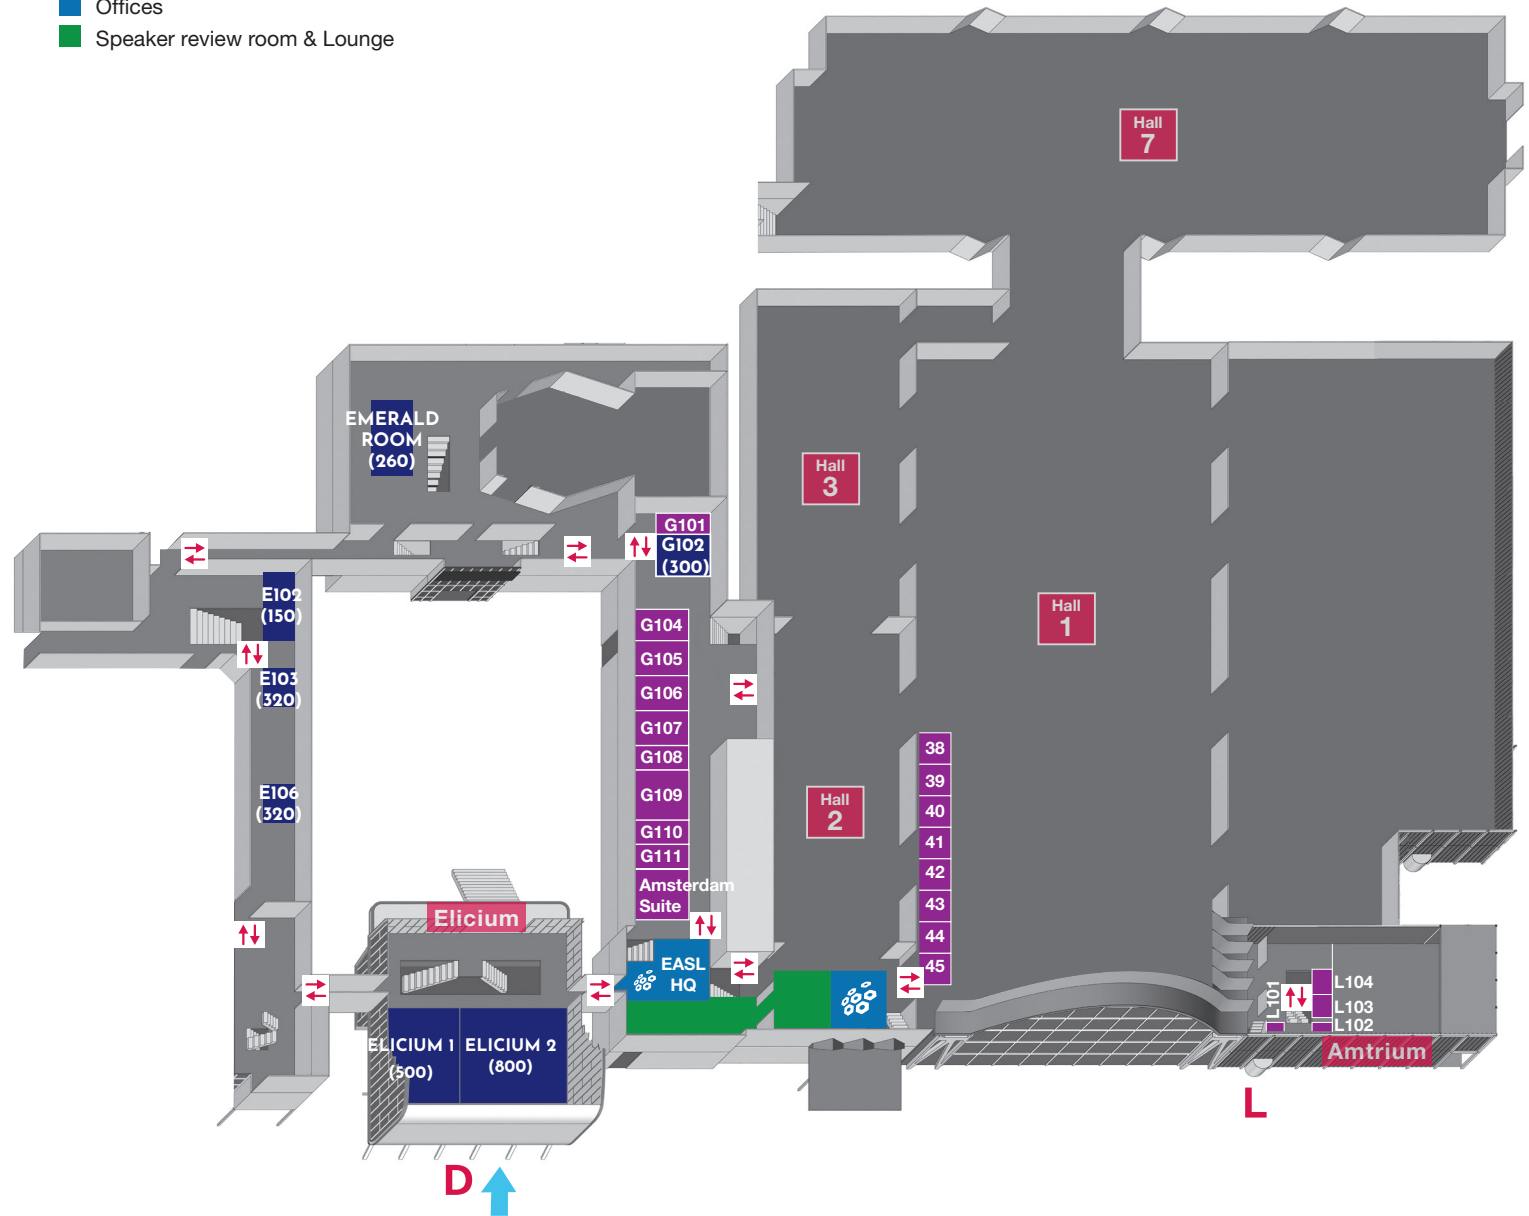

GROUND FLOOR

- Lecture rooms
- Industry meeting rooms

K
MAIN ENTRANCE

METRO

INDUSTRY
COACH
PARKING

METRO

22-25 JUNE 2021
AMSTERDAM, NETHERLANDS

THE INTERNATIONAL LIVER CONGRESS™

BEATING LIVER DISEASE *together*

www.ilc-congress.eu

ROOM CAPACITIES

De Grootte room	3500 seats
Benhamou room	2000 seats
Auditorium	1262 seats
Elicium 2	800 seats
Forum	709 seats
Elicium 1	500 seats
Amtrium 1+2	500 seats
E103	320 seats
E106	320 seats
G102	300 seats
Emerald room	260 seats
E102	150 seats
D202	98 seats
D201	94 seats
D203	100 seats
D204	100 seats
Hepatology Arena 1	350 seats
Hepatology Arena 2	150 seats

FIRST FLOOR

- Lecture rooms
- Industry meeting rooms
- Offices
- Speaker review room & Lounge

22-25 JUNE 2021
AMSTERDAM, NETHERLANDS

THE INTERNATIONAL LIVER CONGRESS™

BEATING LIVER DISEASE *together*

www.ilc-congress.eu

ROOM CAPACITIES

De Groot room	3500 seats
Benhamou room	2000 seats
Auditorium	1262 seats
Elicium 2	800 seats
Forum	709 seats
Elicium 1	500 seats
Amtrium 1+2	500 seats
E103	320 seats
E106	320 seats
G102	300 seats
Emerald room	260 seats
E102	150 seats
D202	98 seats
D201	94 seats
D203	100 seats
D204	100 seats
Hepatology Arena 1	350 seats
Hepatology Arena 2	150 seats