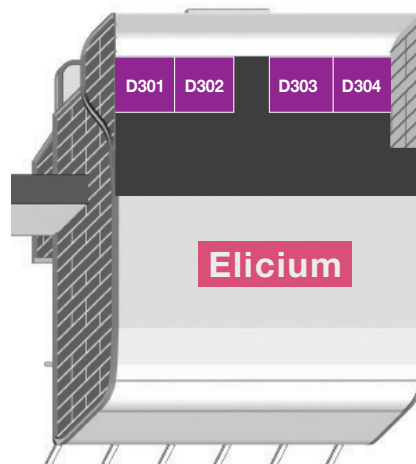

ROOM CAPACITIES

De Groot room	3500 seats
Benhamou room	2000 seats
Auditorium	1262 seats
Elicium 2	800 seats
Forum	709 seats
Elicium 1	500 seats
Amtrium 1+2	500 seats
E103	320 seats
E106	320 seats
G102	300 seats
Emerald room	260 seats
E102	150 seats
D202	98 seats
D201	94 seats
D203	100 seats
D204	100 seats
Hepatology Arena 1	350 seats
Hepatology Arena 2	150 seats

ELICIUM

- Lecture rooms
- Industry meeting rooms

-1ST FLOOR

2ND FLOOR

3RD FLOOR

4TH FLOOR

5TH FLOOR