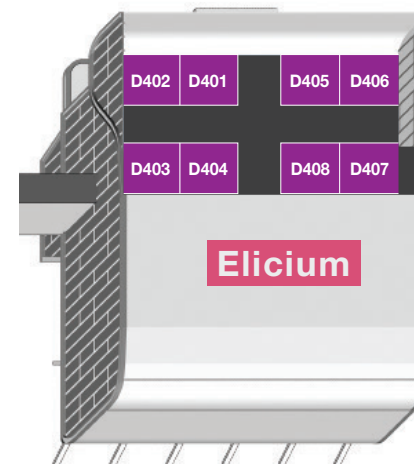

ROOM CAPACITIES

De Groot room	3500 seats
Benhamou room	2000 seats
Auditorium	1262 seats
Elicium 2	800 seats
Forum	709 seats
Elicium 1	500 seats
Amtrium 1+2	500 seats
E103	320 seats
E106	320 seats
G102	300 seats
Emerald room	260 seats
E102	150 seats
D202	98 seats
D201	94 seats
D203	100 seats
D204	100 seats
Hepatology Arena 1	350 seats
Hepatology Arena 2	150 seats

ELICIUM

- Lecture rooms
- Industry meeting rooms

-1ST FLOOR

2ND FLOOR

3RD FLOOR

4TH FLOOR

5TH FLOOR